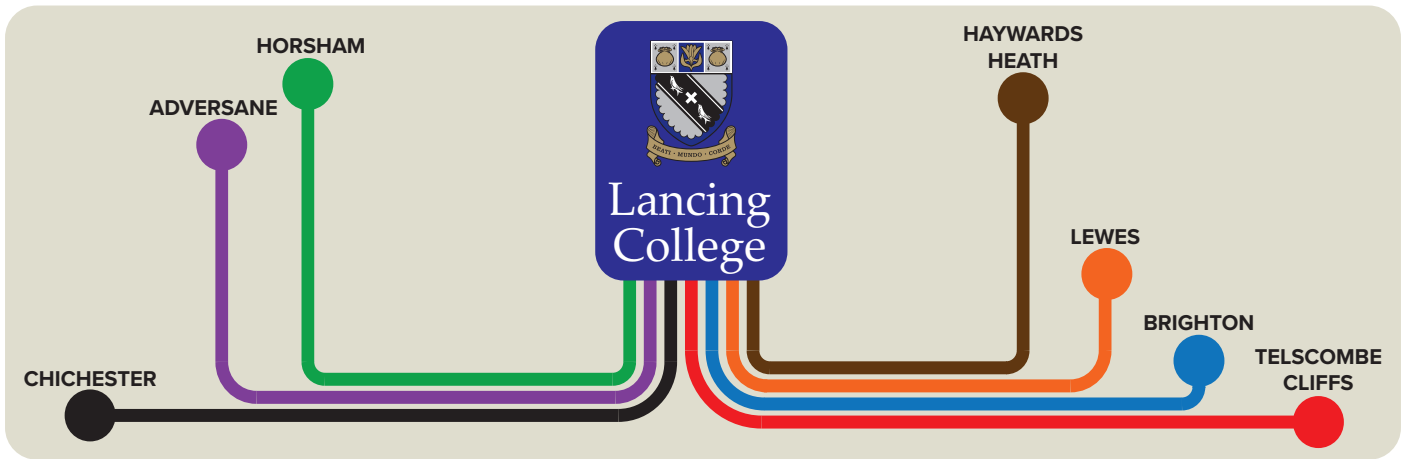

Lancing College – Daily Bus Routes

CHICHESTER	ADVERSANE	HORSHAM	HAYWARDS HEATH	LEWES	BRIGHTON	TELSCOMBE CLIFFS
FONTWELL	PULBOROUGH	COWFOLD	WIVELSFIELD	BRIGHTON DYKE RD	BRIGHTON A23	SALTDEAN
ARUNDEL	STORRINGTON	BUCK BARN	DITCHLING	HOVE THE DROVEWAY	SHOREHAM	ROTTINGDEAN
CLAPHAM	WASHINGTON	ASHINGTON	HASSOCKS	HOVE OLD SHOREHAM RD		BRIGHTON MARINE DRV
WORTHING		WASHINGTON	PYECOMBE	SOUTHWICK		BRIGHTON WESTERN RD
		STEYNING		SHOREHAM		HOVE NEW CHURCH RD

LANCING COLLEGE

Please note: Specific routes may vary depending on demand